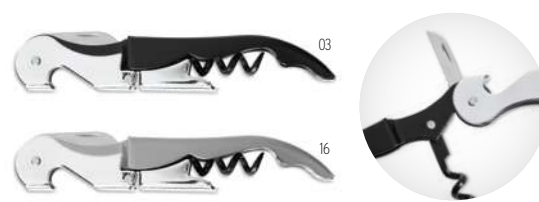

Lucy MO8322

Stainless steel original waiter's knife with double cork stand and foldable knife. **Size** 12x1,5x1 cm **Print technique** Pad printing,L