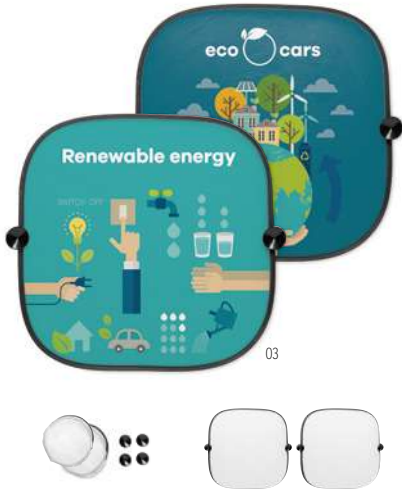

Toolie MO9057

Multi-tool pocket with 11 functions in stainless steel with PU pouch. **Size** 7x4,5x0,1 cm
Print technique Pad printing,L

40

Ellagan MO6864 • 

Magnetic air vent mount phone holder
in bamboo material. **Size** 4x5,8x3,3 cm
Print technique Pad printing, L