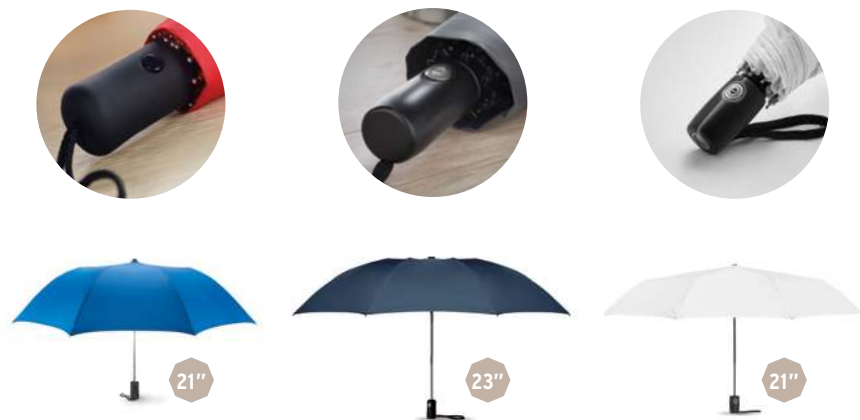

Gentlemen MO8780

21 Inch Luxe 3 fold automatic windproof umbrella in 190T pongee with zinc plated steel shaft, black ribs with 2 sections fiberglass and chrome metal tips, black rubberised handle with doming. Includes matching pouch. Auto closure.
Size Ø97x48,5 cm **Print technique** Screen printing,T1,TD