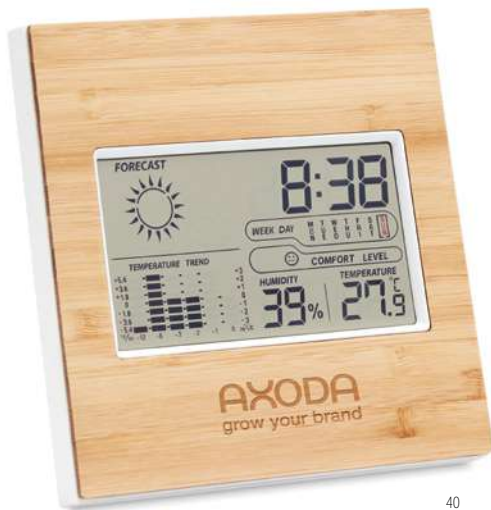

40

Turku MO9959

Weather station with bamboo front, multi-functional thermometer. Includes a clock, temperature, humidity display and calendar. 2 AAA batteries not included. **Size** 13x2,3x13 cm **Print technique** Pad printing,L