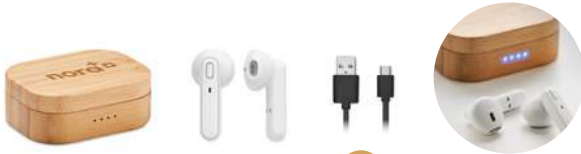

True wireless stereo earphones

True wireless stereo in-earphones have become increasingly popular due to the fact that they are small and comfortable. A great phone accessory in our active lifestyles. They support both call and music modes. The earbuds are easy to pair and use and can be charged with the compact charging case included. A stylish and functional product to represent a quality brand.

MO6780 > 21

MO6759 > 56

MO6780 > 21

40

Jazz Bamboo MO6780 • 

Set of 2 True Wireless Stereo (TWS) 5.0 earbuds in bamboo case with 30 mAh battery built-in. Playing time approx. 3 hours. Including a micro USB charging cable and a 185 mAh charging station. **Size** 50x65x25 cm
Print technique Pad printing,L,DL,D01