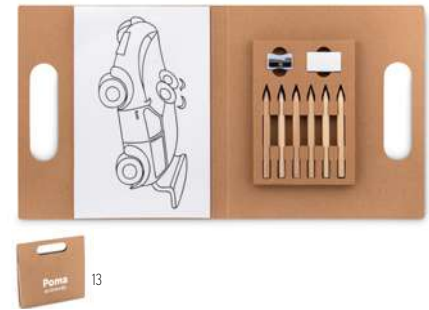

Folder2 Go MO9544

Children colouring set with 30 colouring sheets. Includes 6 colouring pencils, sharpener and eraser. **Size** 20x1,6x21 cm
Print technique Pad printing,S,D01,DL