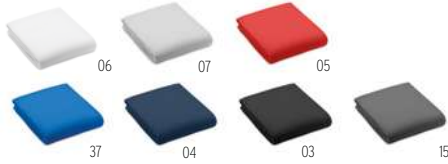

Bogda MO6805 ●

130 gr/m² RPET polar fleece blanket. **Size** 120x150 cm
Print technique Screen transfer,E