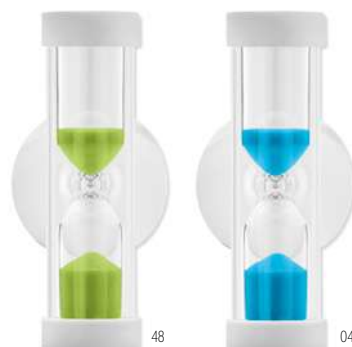

Ci MO6902

Wooden sand timer. Approx. 3 minutes.
Size 4,5x9x3 cm **Print technique** Pad printing,L

5 Min MO6672

5 minutes shower timer in ABS with suction cup.
Size 7,5x5,6x1,3 cm **Print technique** Pad printing,DO1,DL