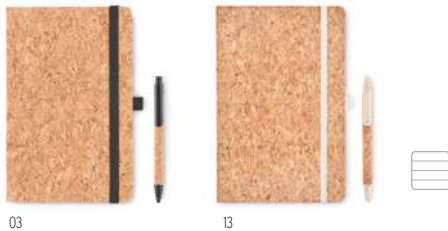

40

40

Bambooset MO8111

Bamboo barrel pen set which includes a stylus push button pen and a mechanical pencil presented in a paper box. Blue ink. **Size** 16x5x2 cm **Print technique** Round screen printing, P, L, DL

MO6652 › 55

MO6732 › 55

MO9678 › 54

MO6202 › 54

03

13

Suber Set MO6202

A5 cork notebook with matching pen. Hard cork cover. Casebound. 160 lined pages (80 sheets). Elastic closure strap and pen holder. Matching push button ball pen with cork barrel and 50% wheat straw and 50% PP details. Presented in a gift box. Cork is 100% natural material. **Size** 14,5x21x1,5 cm **Print technique** Round screen printing,S,T1,B,L,P