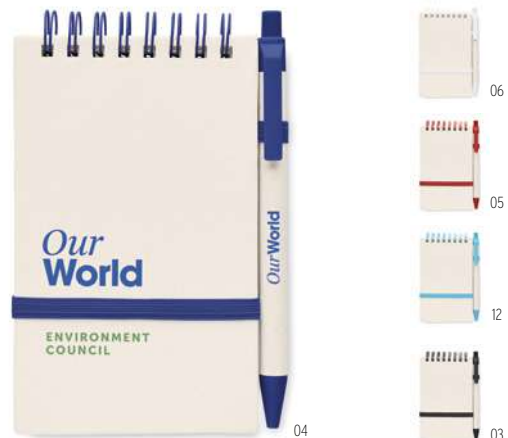

Mito Set MO6837 ●

A6 Recycled milk cartons 70 sheet recycled plain paper notebook (70% recycled milk carton and 30% recycled paper) with matching pen. Ring bound. Matching push button ball pen. Blue ink. Elastic closure strap and pen holder. **Size** 8,2x12x14 cm **Print technique** Pad printing,L,DL,D01,B