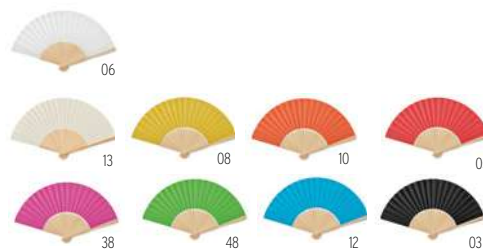

Fanny Paper M06828

Manual hand fan in bamboo with paper fabric.
Size 21x2,4x1 cm **Print technique** Pad printing,L

Fanny Cork M06232

Manual fan in wood with cork fabric sheeting.
Size 23x42x4,8 cm **Print technique** Pad printing,L