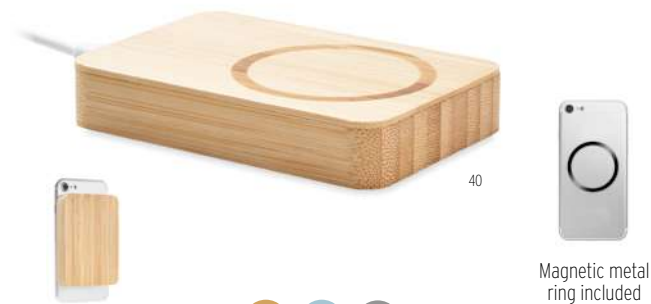

Yago MO6570
Magnetic bamboo wireless charger (10W) and power Bank (4000 mAh). Output: DC 9V/1.1A (10W) ideal for quick charging. Compatible with iPhone® 12 and newer. Including additional magnetic metal ring to support charging of other non-magnetic wireless chargeable phones. **Size** 10x6,8x1,8 cm **Print technique** Pad printing,L

Magnetic metal ring included